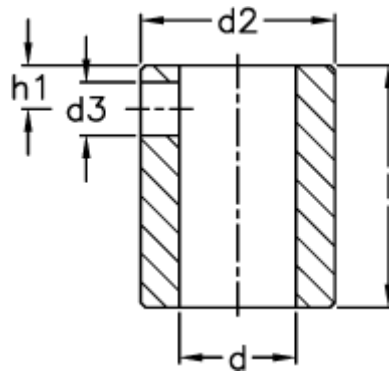

Data Sheet

Article number: 2307085950

Description: E+G Reduction sleeve CE.85950
RB51-8

Measures

$d_2 f7 = 14$

$d_3 = 4.25$

$d H7 = 8$

$h_1 = 3.5$